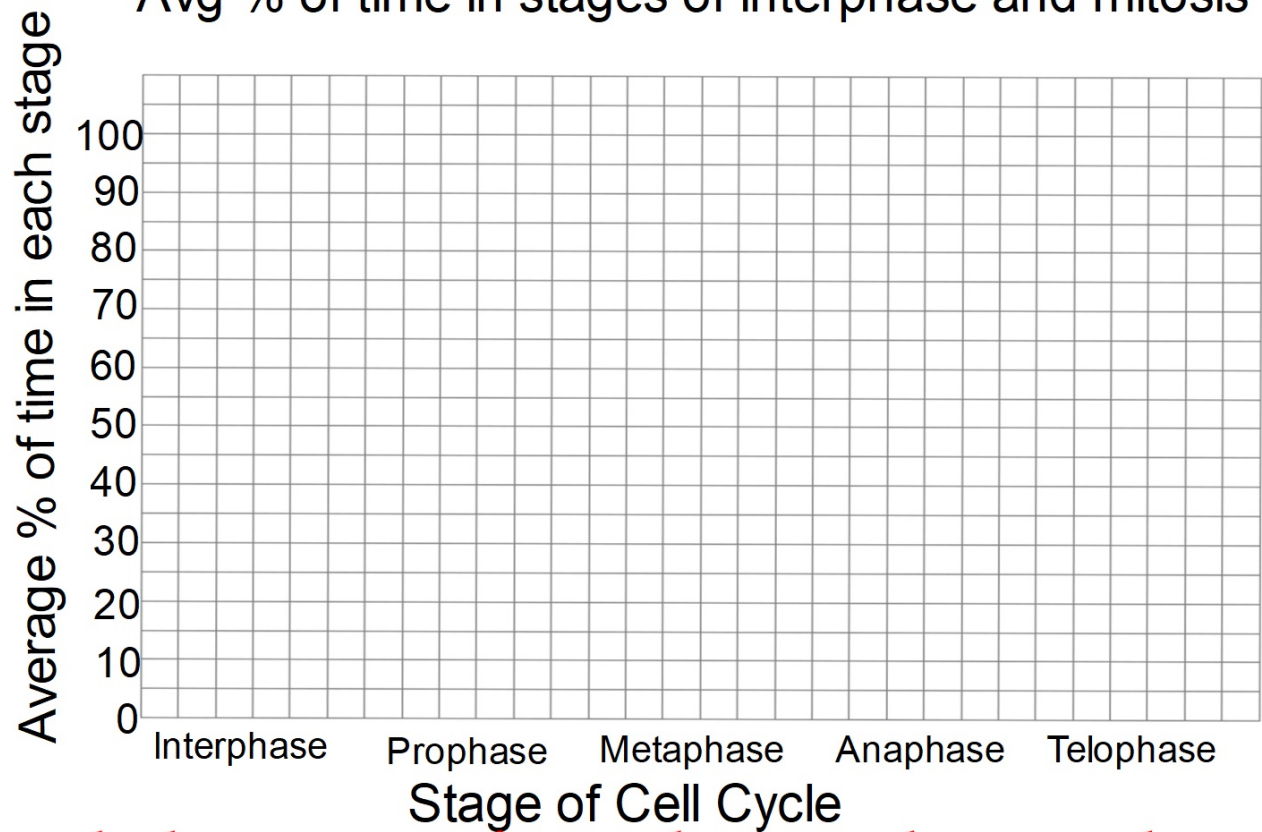

Bar Graph

Turn sideways

Avg % of time in stages of interphase and mitosis

Graph the average for each stage- bar graph